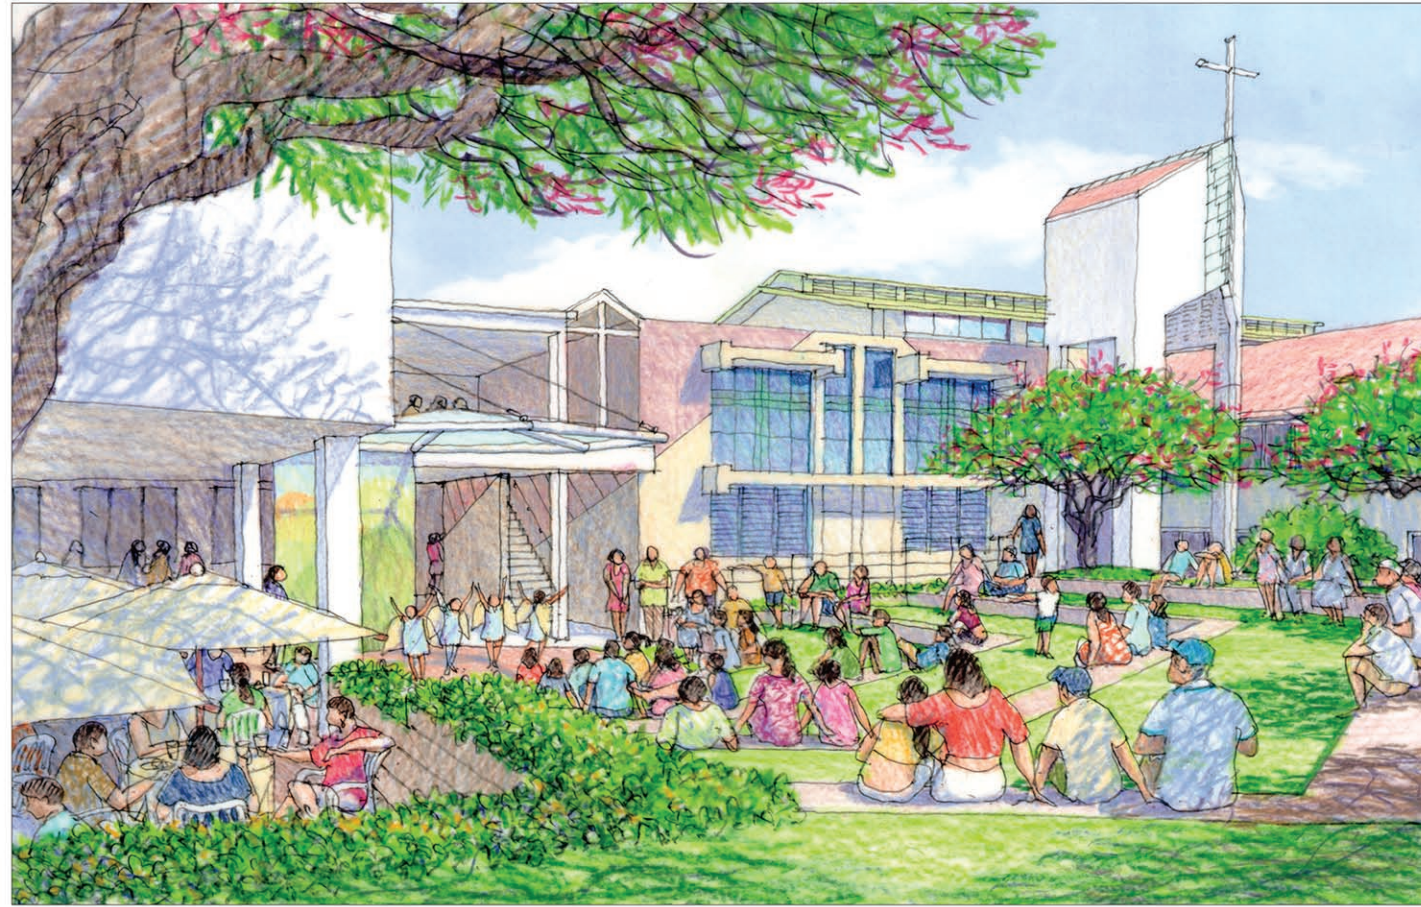

KAIMUKI CHRISTIAN CHURCH AND SCHOOL

MASTER PLAN FOR THE BLOCK

VISION: KCC is a gathering place drawing people of all ages into God's presence where we experience Jesus' love, acceptance and forgiveness, and are equipped to live for His purpose"

Program of Facilities/Ideas:

- Prayer Center
- Elementary/Middle & High School
- Senior Center
- Children's & Youth Center
- Missionary Training Center
- Family Life Center
- Generation X/Y
- Café Bookstore
- Gymnasium/Integrated Facility
- Parking